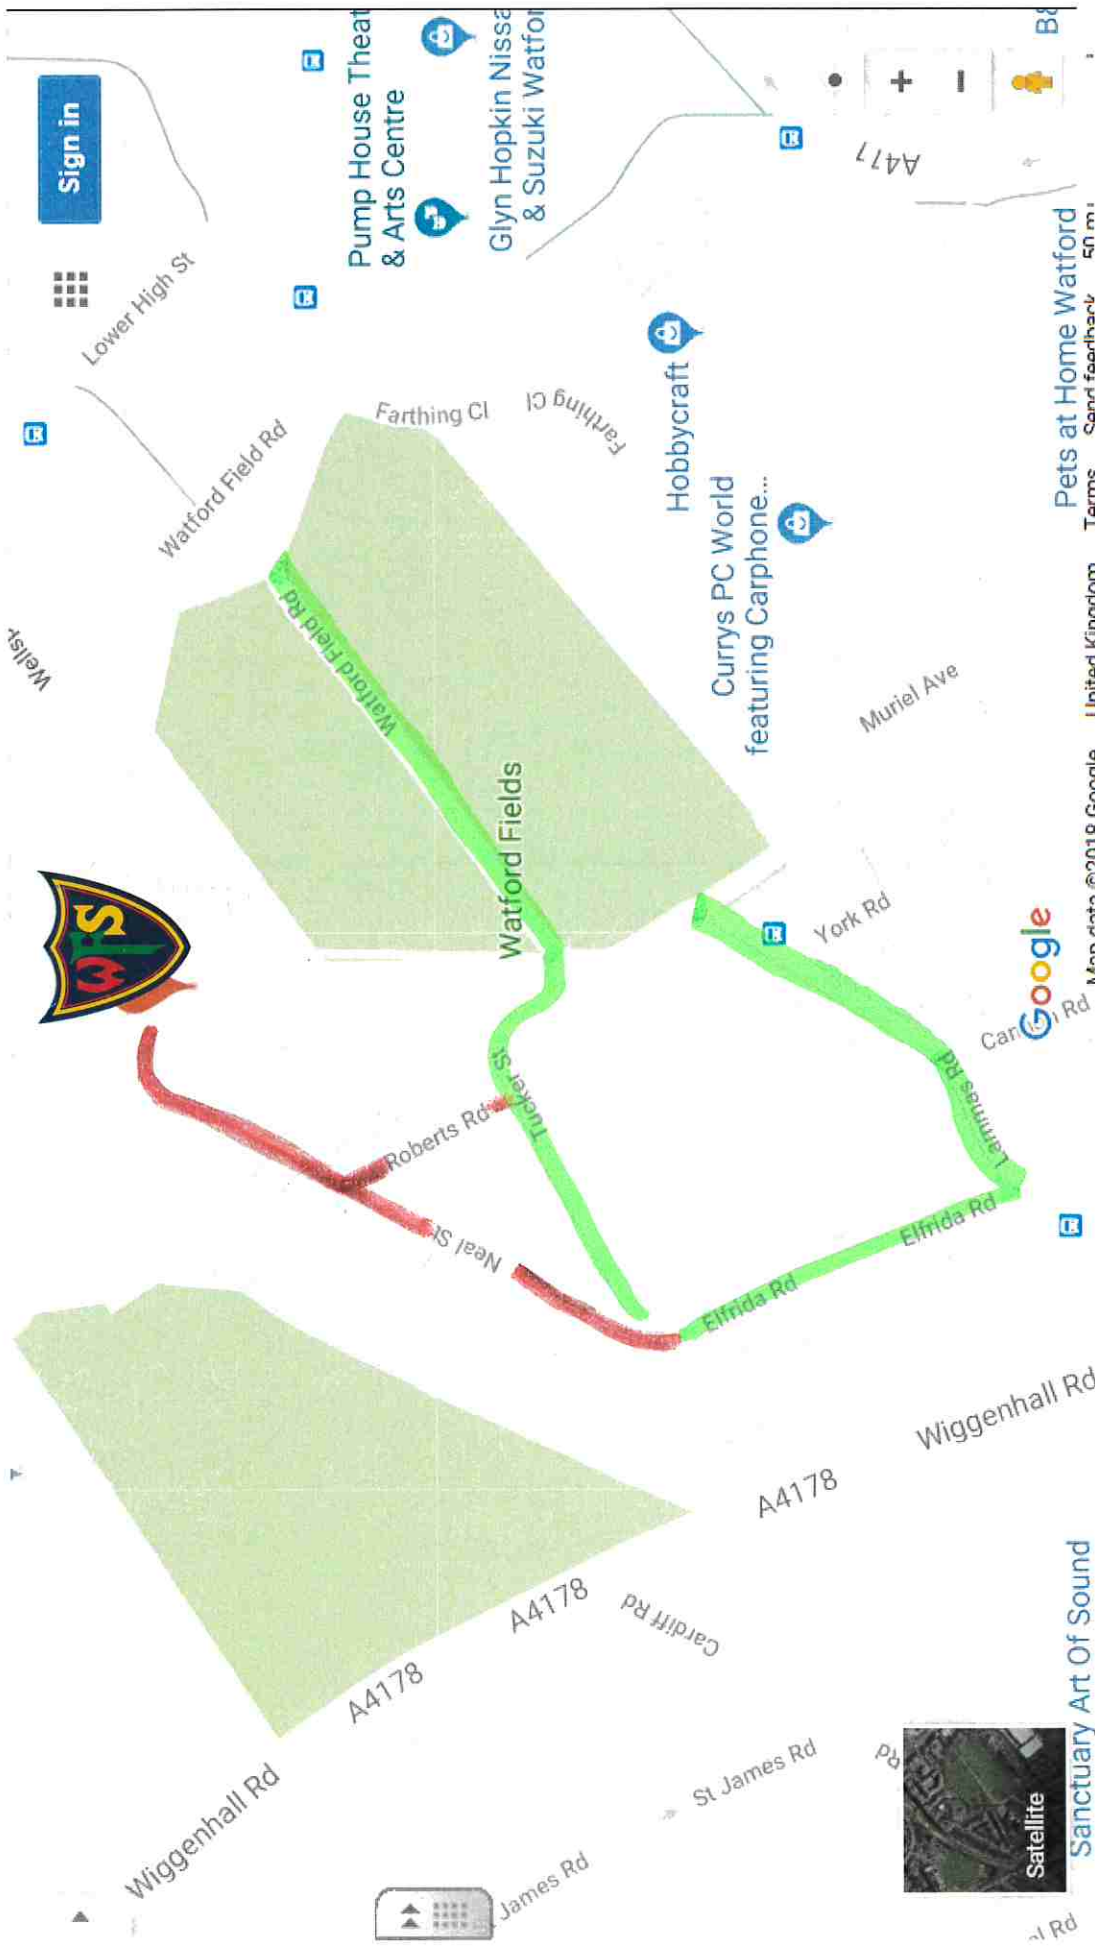

Mrs Selby
Acting Head Teacher

Sign in

Lower High St

Watford Field Rd

Farthing Cl

Pump House Theat
& Arts Centre
Glyn Hopkin Nissa
& Suzuki Watfor

Hobbycraft

Currys PC World
featuring Carphone...

Muriel Ave

Watford Fields

York Rd

Roberts Rd

Tucker St

Carroll Rd

Elfrida Rd

Wigenhall Rd

A4178

A4178

Cardiff Rd

Wigenhall Rd

St James Rd

James Rd

Satellite

Sanctuary Art Of Sound

Pets at Home Watford

Terms

Map data ©2018 Google

United Kingdom

50 m